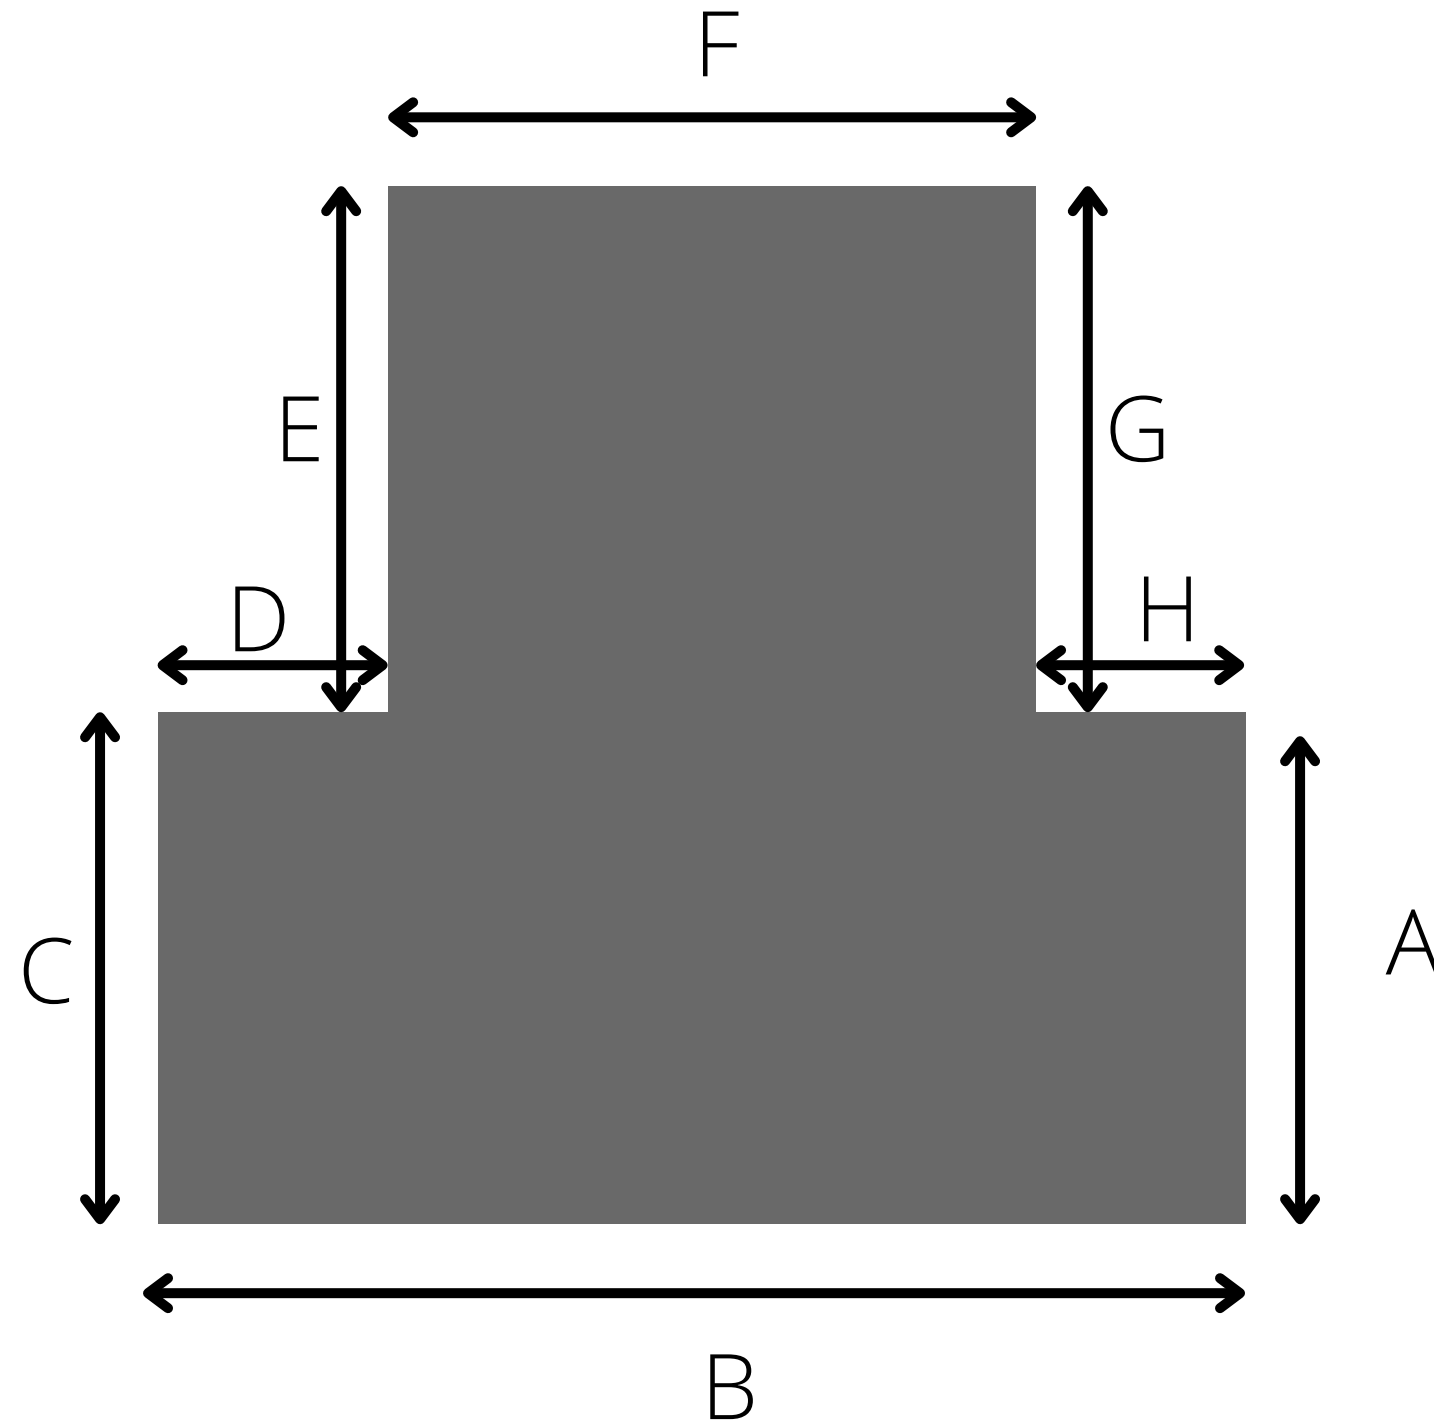

T Shape slate hearth

email your measurements to info@jrclate.co.uk